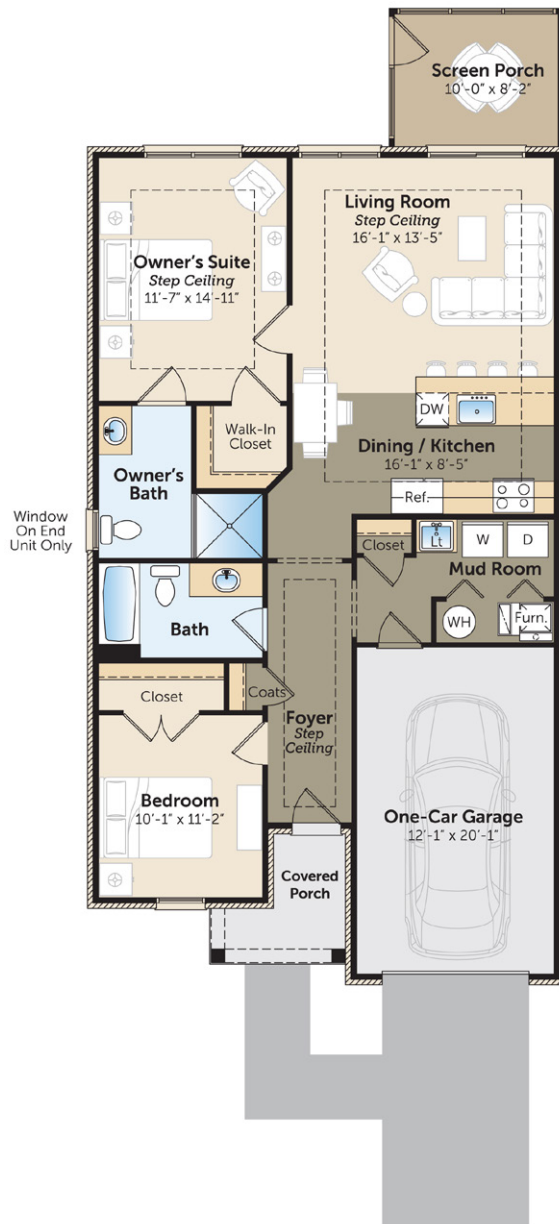

Active Adult

RANCH HOME TWO BEDROOM/TWO BATH

1,100 Square Feet

Floor plans are not to scale and are shown for comparative purposes only.
Actual apartment floor plans may have minor variations.

Flourish Collection at Rochester 3145 Lily Trail, Rochester, MI 48306
248-266-7945 | StoryPoint.com 🏠 ♿ 🐾